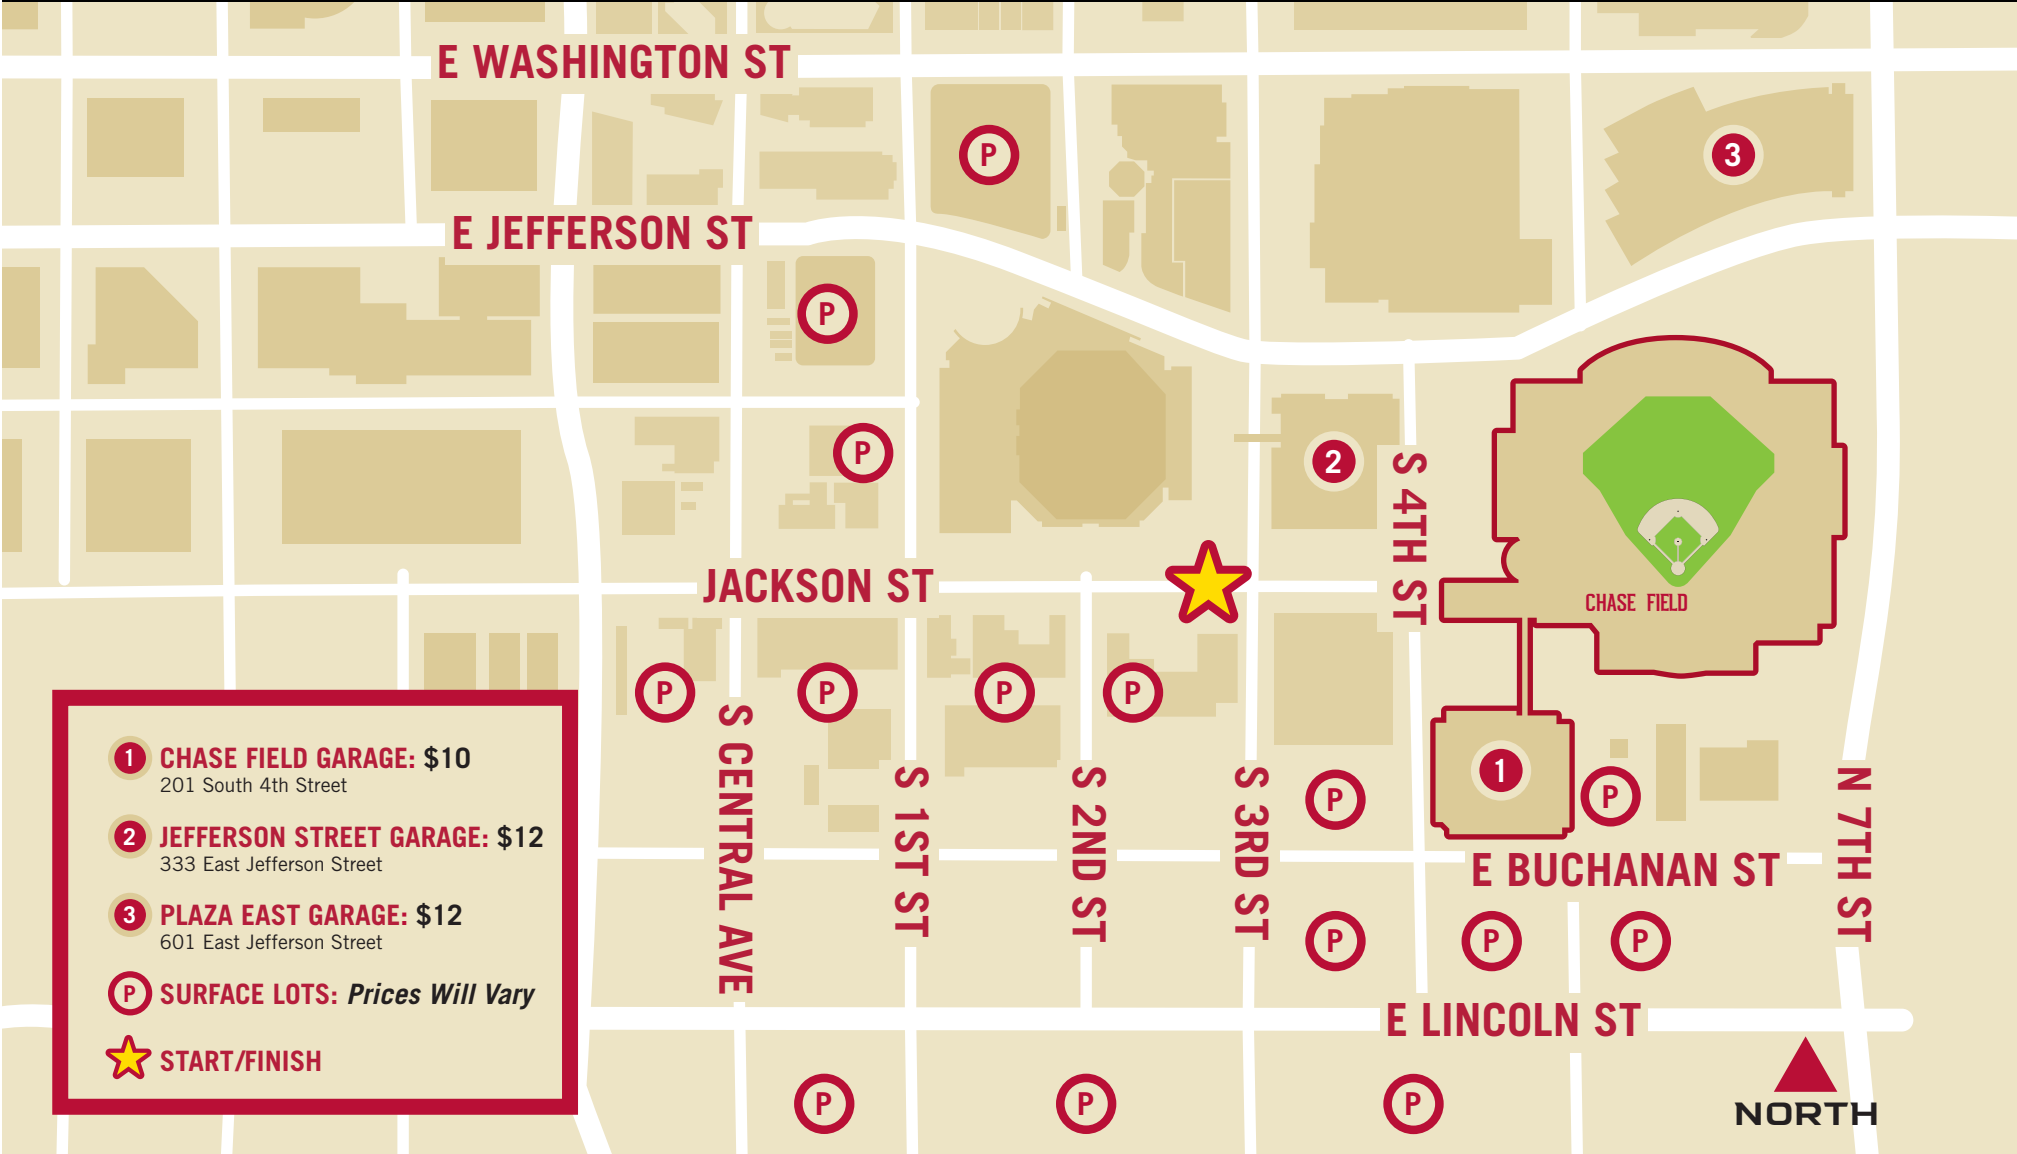

PRESENTED BY

PARKING MAP

- 1 CHASE FIELD GARAGE: \$10**
201 South 4th Street
- 2 JEFFERSON STREET GARAGE: \$12**
333 East Jefferson Street
- 3 PLAZA EAST GARAGE: \$12**
601 East Jefferson Street
- P SURFACE LOTS: Prices Will Vary**
- ★ START/FINISH**